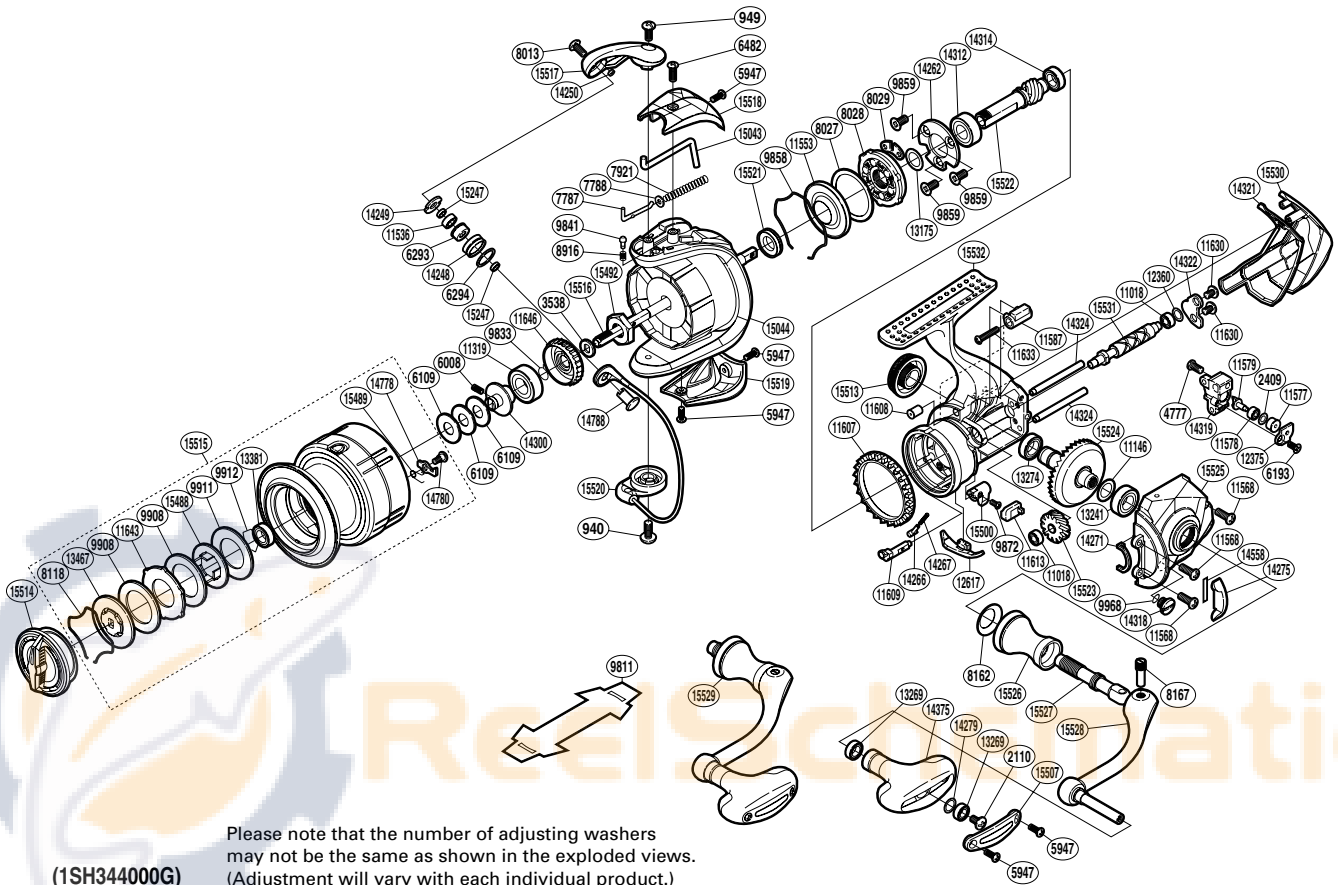

SHIMANO

Vanquish SA-RB

VANQ-4000F

Please note that the number of adjusting washers may not be the same as shown in the exploded views. (Adjustment will vary with each individual product.)

(1SH344000G)

Part No.	Description	Part No.	Description	Part No.	Description
RD 0940	Screw	RD11568	Screw	RD14324	Oscillating Guide
RD 0949	Screw	RD11577	Oscillating Slider Bushing	RD14375	Handle Knob
RD 2110	Screw	RD11578	Ball Bearing	RD14558	Friction Ring Spacer Sheet (adjustment)
RD 2409	Spacer	RD11579	Oscillating Pawl	RD14778	Drag Click
RD 3538	Spool Support	RD11587	Rear Protector Collar	RD14780	Screw
RD 4777	Screw	RD11607	Friction Ring	RD14788	Line Roller Support
RD 5947	Screw	RD11608	Body Flange Seal	RD15043	Bail Trip Lever
RD 6008	Set Screw	RD11609	Anti-Reverse Cam	RD15044	Rotor
RD 6109	Spool Washer	RD11613	Anti-Reverse Lever Cover	RD15247	Bearing Spacer
RD 6193	Screw	RD11630	Screw	RD15488	Key Washer
RD 6293	Line Roller Bushing	RD11633	Screw	RD15489	Drag Click Spring
RD 6294	Line Roller Spacer	RD11643	Eared Washer	RD15492	Rotor Nut
RD 6482	Screw	RD11646	Drag Click Ratchet	RD15500	Anti-Reverse Lever
RD 7787	Bail Spring Guide A	RD12360	Washer	RD15507	Handle Knob I.D. Plate
RD 7788	Spring Guide A Support	RD12375	Oscillating Pawl Cover	RD15513	Handle Screw Cap
RD 7921	Bail Spring	RD12617	Bail Trip Strike	RD15514	Drag Knob
RD 8013	Screw	RD13175	Washer	RD15515	Spool Assembly
RD 8027	Roller Clutch Outer Spacer	RD13241	Ball Bearing	RD15516	Main Shaft
RD 8028	Roller Clutch Assembly	RD13269	Ball Bearing	RD15517	Bail Arm
RD 8029	Clutch Insole	RD13274	Ball Bearing	RD15518	Bail Spring Cover
RD 8118	Drag Washers Retainer	RD13381	Ball Bearing	RD15519	Bail Hold Support Guard
RD 8162	Handle Shaft Seal	RD13467	Key Washer	RD15520	Bail Assembly
RD 8167	Handle Shaft Screw	RD14248	Line Roller	RD15521	Rotor Ring
RD 8916	Click Spring	RD14249	Line Roller Plate	RD15522	Pinion Gear
RD 9833	Ratchet Spring	RD14250	Line Roller Oil Cap	RD15523	Idle Gear
RD 9841	Click Pin	RD14262	Bearing Retainer	RD15524	Drive Gear
RD 9858	Roller Clutch Water Proof Retainer	RD14266	Spring Guide	RD15525	Side Cover
RD 9859	Screw	RD14267	Anti-Reverse Cam Spring	RD15526	Handle Shaft Cover
RD 9872	Screw	RD14271	Flange Water Proof	RD15527	Handle Shaft
RD 9908	Drag Washer	RD14275	Friction Ring Spacer	RD15528	Handle Shank Assembly
RD 9911	Drag Washer	RD14279	Washer	RD15529	Handle Assembly
RD 9912	Bearing Retainer	RD14300	Bearing Bushing	RD15530	Rear Protector
RD 9968	O Ring	RD14312	Ball Bearing	RD15531	Worm Shaft
RD11018	Ball Bearing	RD14314	Ball Bearing	RD15532	Body
RD11146	Washer	RD14318	Oil Cap		
RD11319	Ball Bearing	RD14319	Oscillating Slider		
RD11536	Ball Bearing	RD14321	Rear Shield		
RD11553	Roller Clutch Water Proof	RD14322	Worm Shaft Retainer		
				RD 9811	Reel Seat Spacer (accessory)